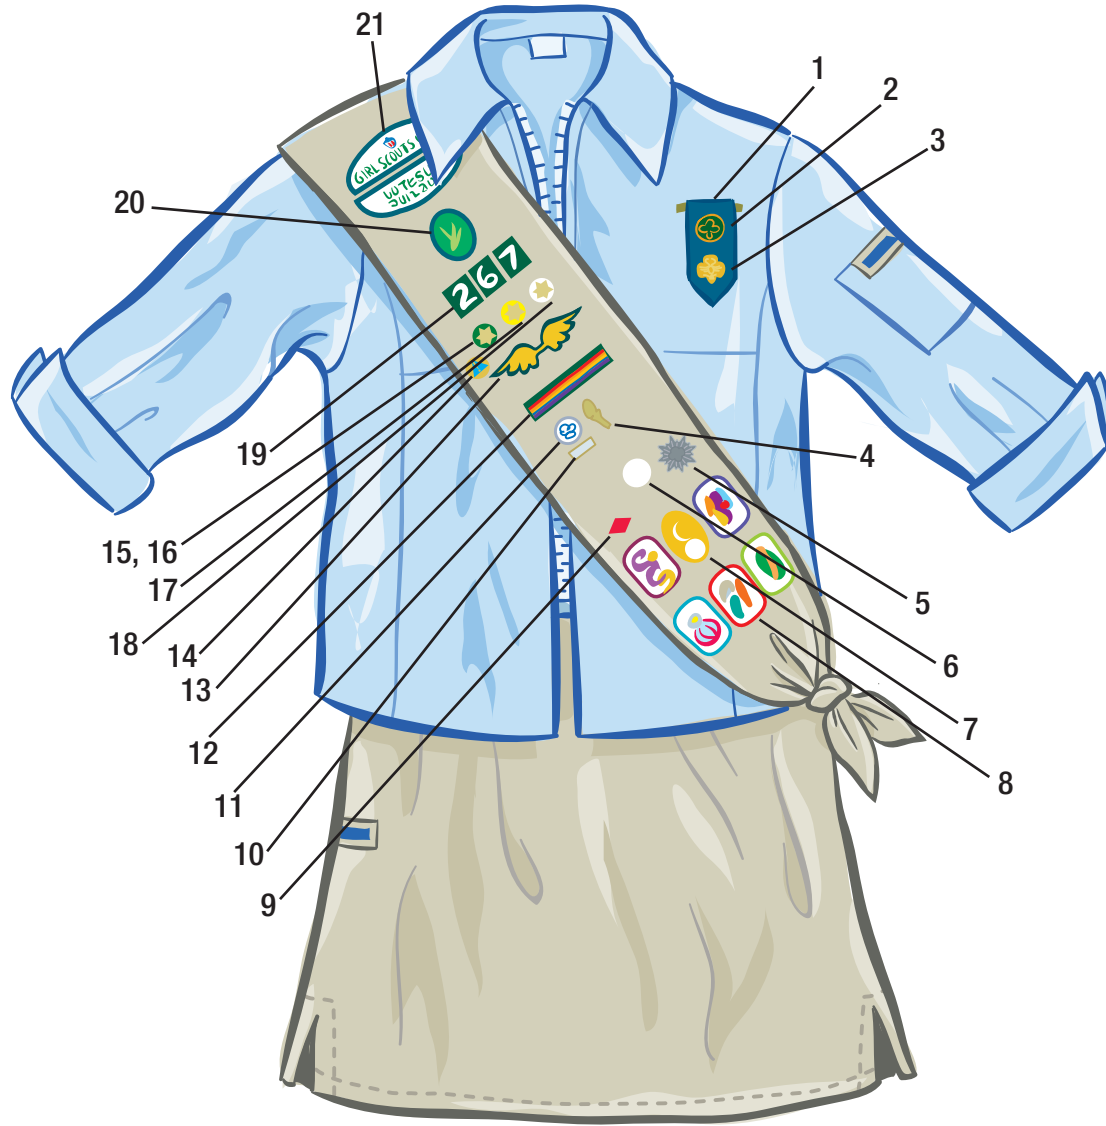

Cadette Girl Scout® Sash

1. Cadette/Senior Insignia Tab
2. World Trefoil Pin
3. Girl Scout Pin (traditional or contemporary)
4. Cadette Girl Scout Leadership Pin
5. Girl Scout Silver Award
6. Career Exploration Pin
7. From Dreams to Reality Award
8. Interest Project Awards
9. Cookie Sale Activity Pin
10. Community Service Bar
11. Cadette Girl Scout Challenge Pin
12. Bridge to Cadette Girl Scouts Award
13. Brownie Wings
14. Safety Award
15. Membership Star
16. Disc for Membership Star-green
17. Disc for Membership Star-yellow
18. Disc for Membership Star-white
19. Troop Numerals
20. Troop Crest
21. Girl Scout Identification Set